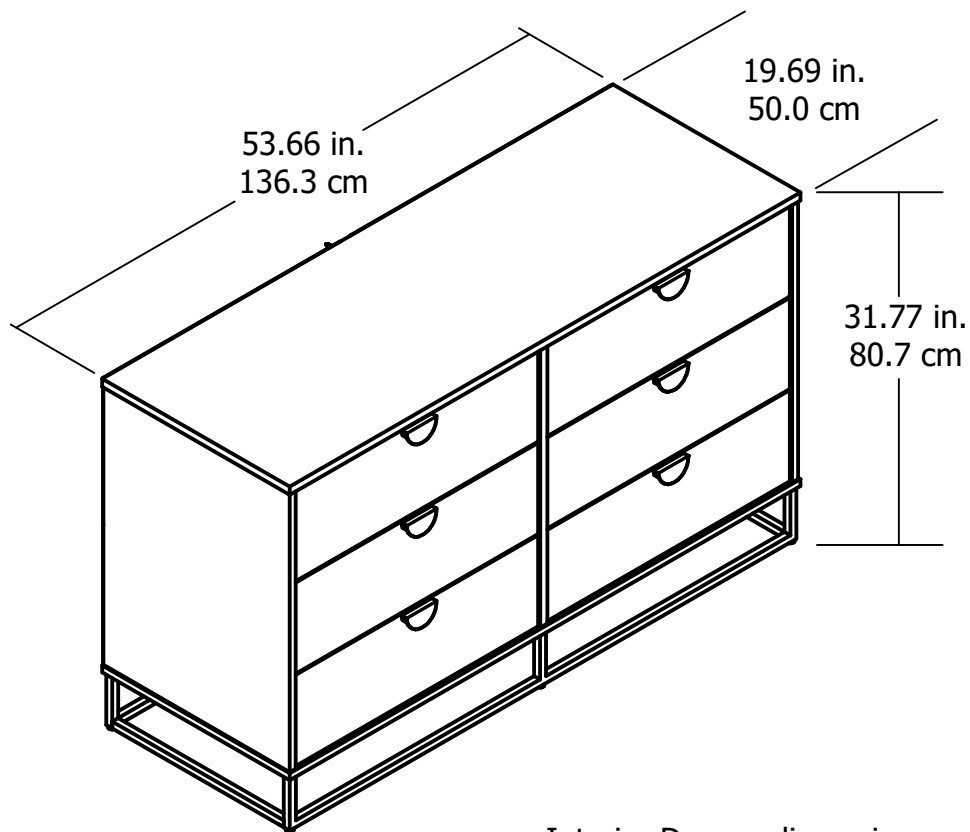

**7866**

Interior Drawer dimensions:  
23.66 in. (60.1cm) W  
5.89 in. (14.95cm) H  
12.97 in. (32.95 cm) D  
1.05 cubic feet each drawer

Wood Breakdown: 90%  
Total storage: 6.3 cubic feet

Overall Product Size:  
53.66"W x 19.69"D x 31.77"H  
136.3cm W x 50.0cm D x 80.7cm H

Maximum Weight Capacities  
Unit Weight: 127 lbs. (57.6 kg)