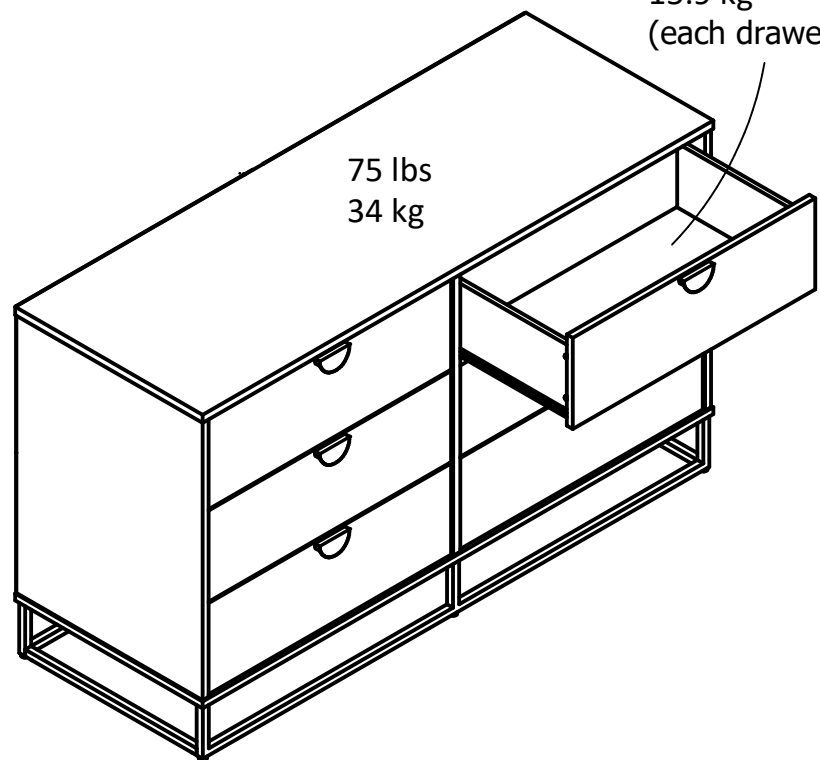

**7866**

Interior Drawer dimensions:  
23.66 in. (60.1cm) W  
5.89 in. (14.95cm) H  
12.97 in. (32.95 cm) D  
1.05 cubic feet each drawer

Wood Breakdown: 90%  
Total storage: 6.3 cubic feet

Overall Product Size:  
53.66"W x 19.69"D x 31.77"H  
136.3cm W x 50.0cm D x 80.7cm H

Maximum Weight Capacities  
Unit Weight: 127 lbs. (57.6 kg)